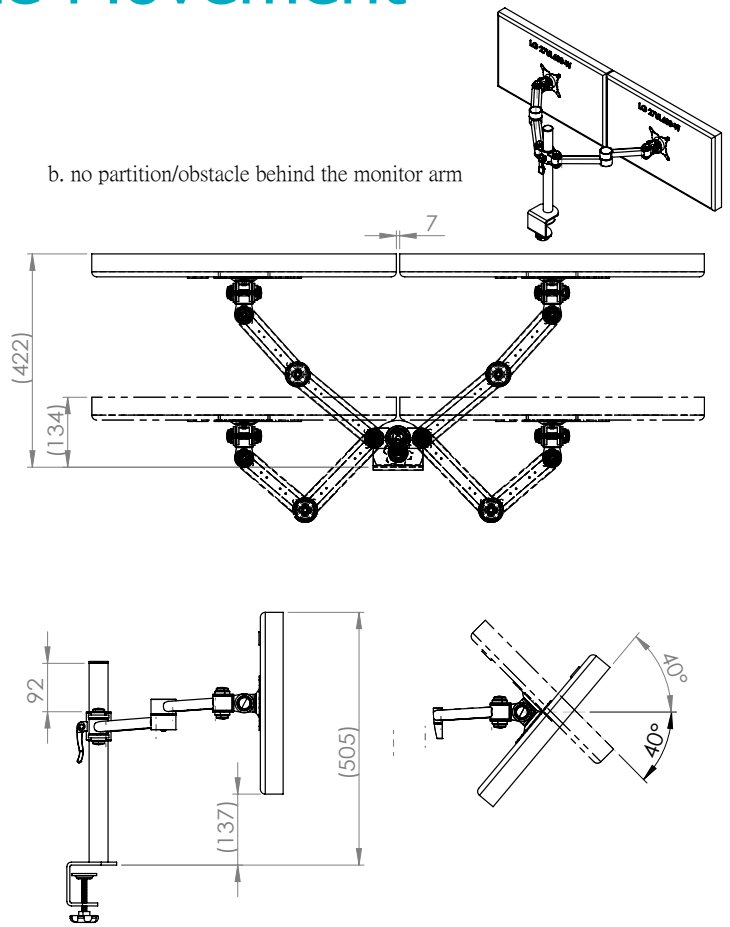

XSTREAM post mount 2 x dual beam arms with through desk fixing

Product Specification

Product code	XSTREAM2PMCOMB02S - silver
Weight capacity	10kg per arm
Max screen width	2 x 30"
VESA	75mm & 100mm VESA compliant
Movement	Height adjustment, tilt, swivel, rotation and reach
Height adjustment	Max height adjustment 420mm from desk top
Fixings	Supplied with through desk fixing

Additional Information

2 x dual beam arms with manual height adjustment

Additional +/- 70mm available with ratchet mechanism

Lockable quick release VESA function

Silver – XSTREAM2PMCOMB02S - RAL code 9006

White – XSTREAM2PMCOMB02W - RAL code 9010

Black – XSTREAM2PMCOMB02B - RAL code 9005

Ergo
01235 773373
www.ergold.co.uk
sales@ergold.co.uk

Monitor Size Movement

27" Screen

a. Having a partition/obstacle behind the monitor arm

b. no partition/obstacle behind the monitor arm

30" Screen

a. Having a partition/obstacle behind the monitor arm

b. no partition/obstacle behind the monitor arm