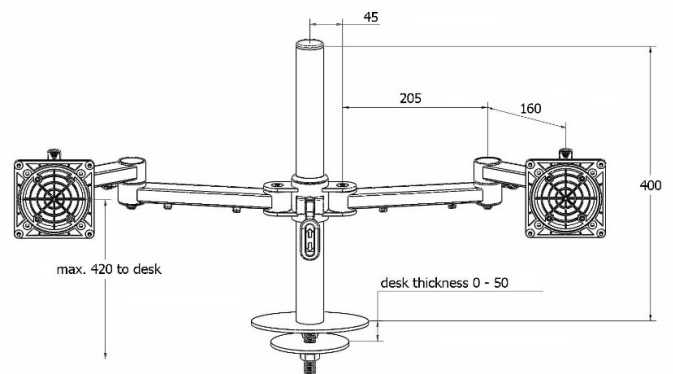

XSTREAM post mount 2 x dual beam arms with through desk fixing

Product Specification

Product code	XSTREAM2PMCOMB02S - silver
Weight capacity	10kg per arm
Max screen width	2 x 30"
VESA	75mm & 100mm VESA compliant
Movement	Height adjustment, tilt, swivel, rotation and reach
Height adjustment	Max height adjustment 420mm from desk top
Fixings	Supplied with through desk fixing

Additional Information

2 x dual beam arms with manual height adjustment

Additional +/- 70mm available with ratchet mechanism

Lockable quick release VESA function

Silver – XSTREAM2PMCOMB02S - RAL code 9006

White – XSTREAM2PMCOMB02W - RAL code 9010

Black – XSTREAM2PMCOMB02B - RAL code 9005

Ergo
01235 773373
www.ergold.co.uk
sales@ergold.co.uk

Monitor Size Movement

27" Screen

a. Having a partition/obstacle behind the monitor arm

b. no partition/obstacle behind the monitor arm

30" Screen

a. Having a partition/obstacle behind the monitor arm

b. no partition/obstacle behind the monitor arm