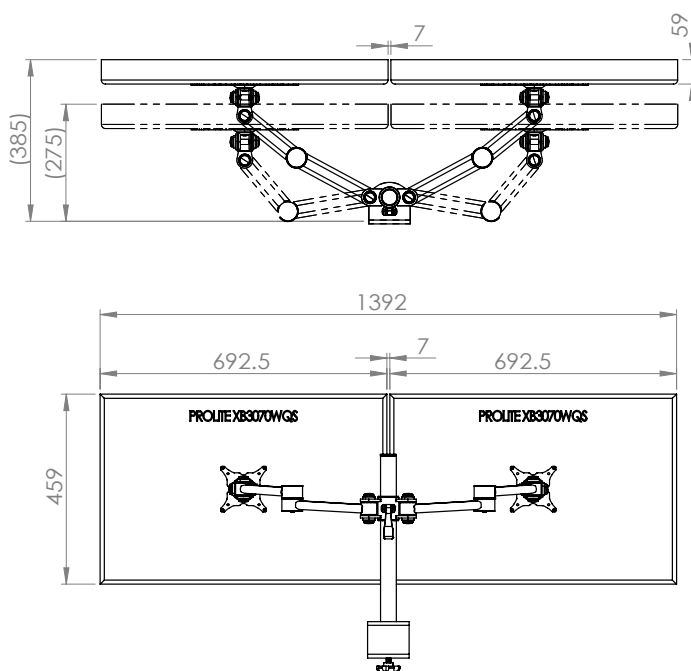

XSTREAM post mount 2 x dual beam arms with through desk fixing

Product Specification

Product code	XSTREAM2PMCOMB02S - silver
Weight capacity	10kg per arm
Max screen width	2 x 30"
VESA	75mm & 100mm VESA compliant
Movement	Height adjustment, tilt, swivel, rotation and reach
Height adjustment	Max height adjustment 420mm from desk top
Fixings	Supplied with through desk fixing

Additional Information

2 x dual beam arms with manual height adjustment

Additional +/- 70mm available with ratchet mechanism

Lockable quick release VESA function

Silver – XSTREAM2PMCOMB02S - RAL code 9006

White – XSTREAM2PMCOMB02W - RAL code 9010

Black – XSTREAM2PMCOMB02B - RAL code 9005

Ergo
01235 773373
www.ergold.co.uk
sales@ergold.co.uk

Monitor Size Movement

27" Screen

a. Having a partition/obstacle behind the monitor arm

b. no partition/obstacle behind the monitor arm

30" Screen

a. Having a partition/obstacle behind the monitor arm

b. no partition/obstacle behind the monitor arm