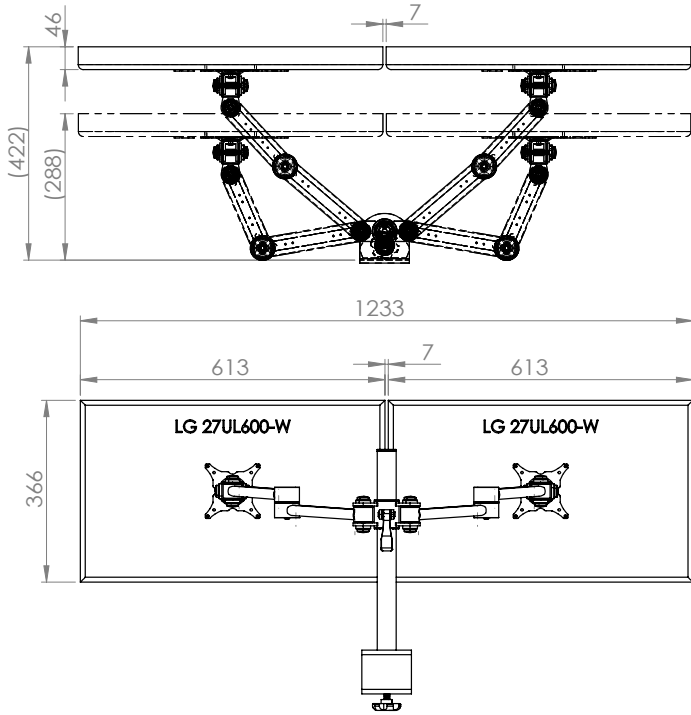

XSTREAM post mount 2 x dual beam arms with through desk fixing

Product Specification

Product code	XSTREAM2PMCOMB02S - silver
Weight capacity	10kg per arm
Max screen width	2 x 30"
VESA	75mm & 100mm VESA compliant
Movement	Height adjustment, tilt, swivel, rotation and reach
Height adjustment	Max height adjustment 420mm from desk top
Fixings	Supplied with through desk fixing

Additional Information

2 x dual beam arms with manual height adjustment

Additional +/- 70mm available with ratchet mechanism

Lockable quick release VESA function

Silver – XSTREAM2PMCOMB02S - RAL code 9006

White – XSTREAM2PMCOMB02W - RAL code 9010

Black – XSTREAM2PMCOMB02B - RAL code 9005

Ergo
01235 773373
www.ergold.co.uk
sales@ergold.co.uk

Monitor Size Movement

27" Screen

a. Having a partition/obstacle behind the monitor arm

b. no partition/obstacle behind the monitor arm

30" Screen

a. Having a partition/obstacle behind the monitor arm

b. no partition/obstacle behind the monitor arm